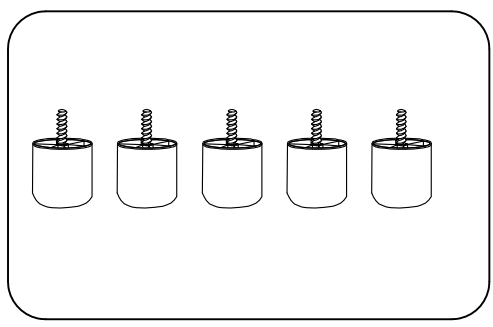

Part list:

1 x Part 1

Seat

Hardware list:

Ax5

Leg
Ø50x50

1

2